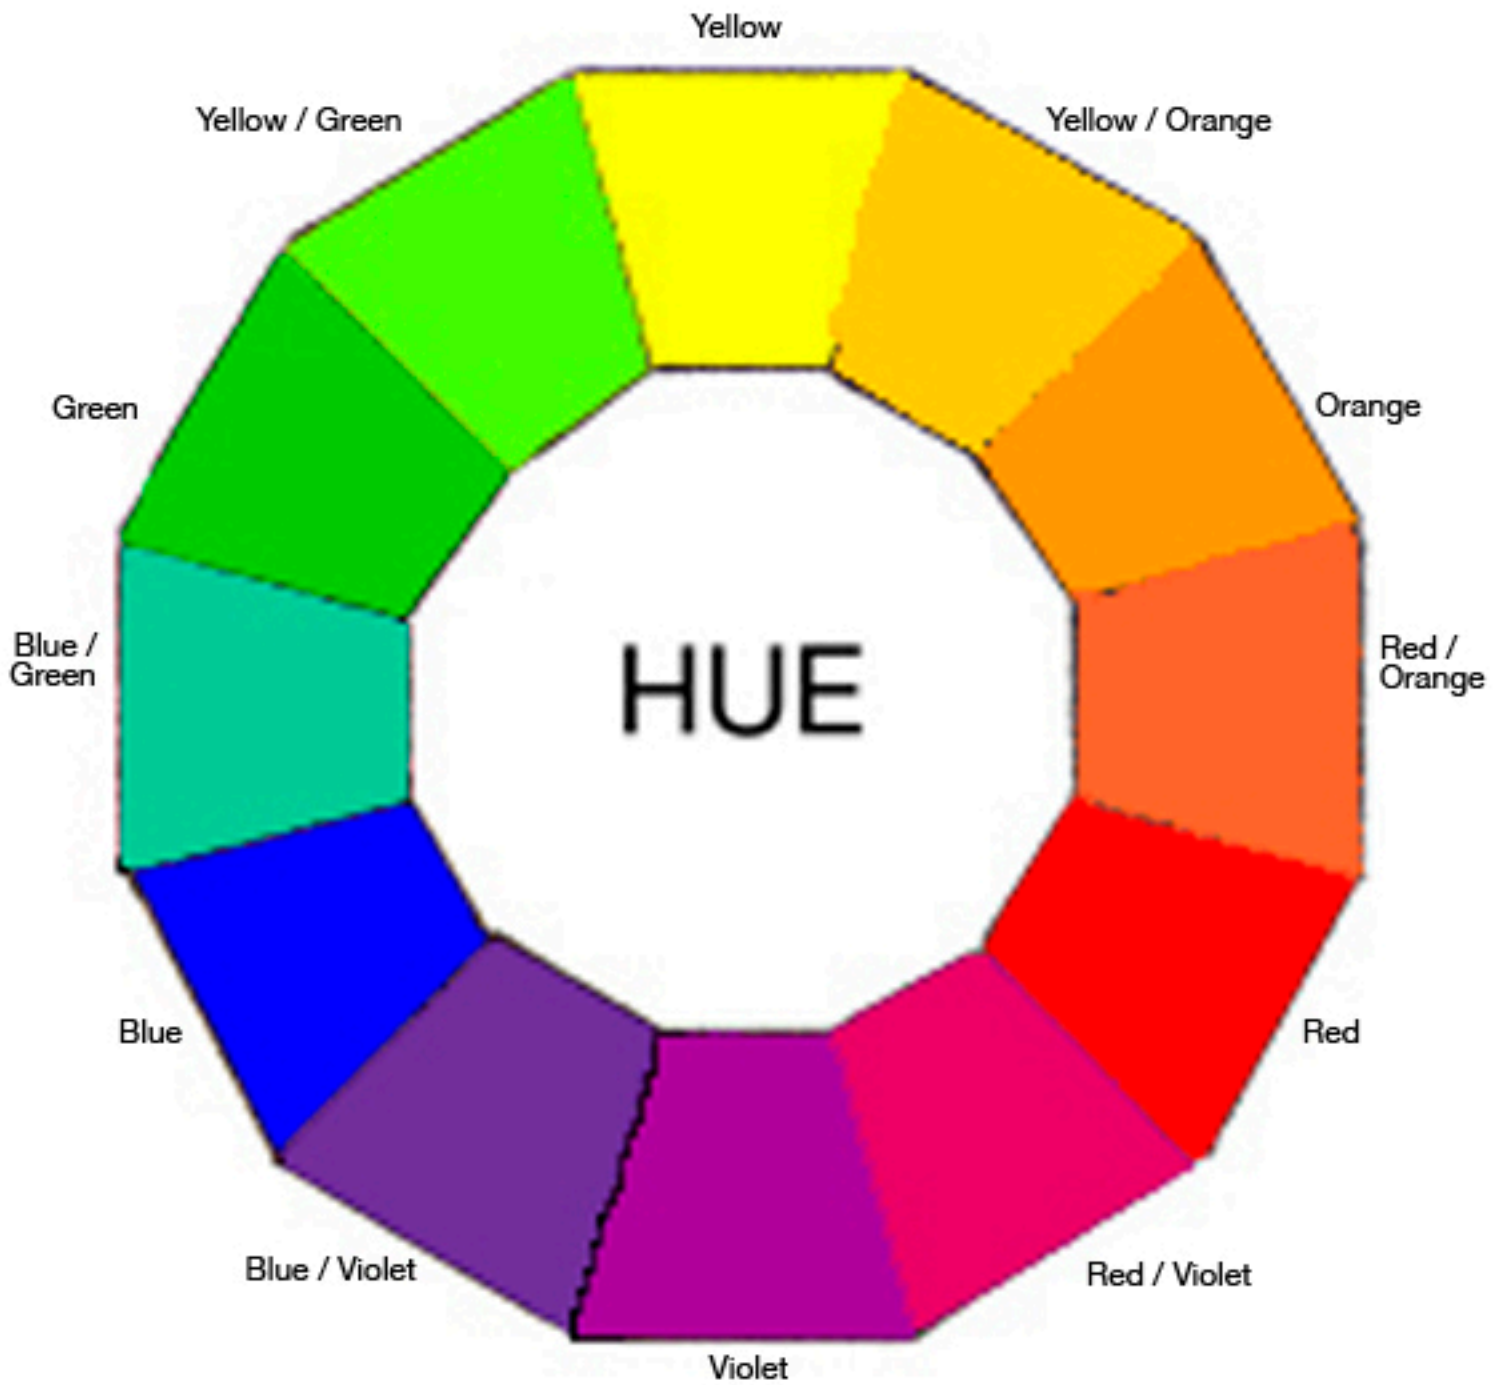

## Reference Color Wheel for Hues

Use this Basic Color Wheel as a handy reference of Hues